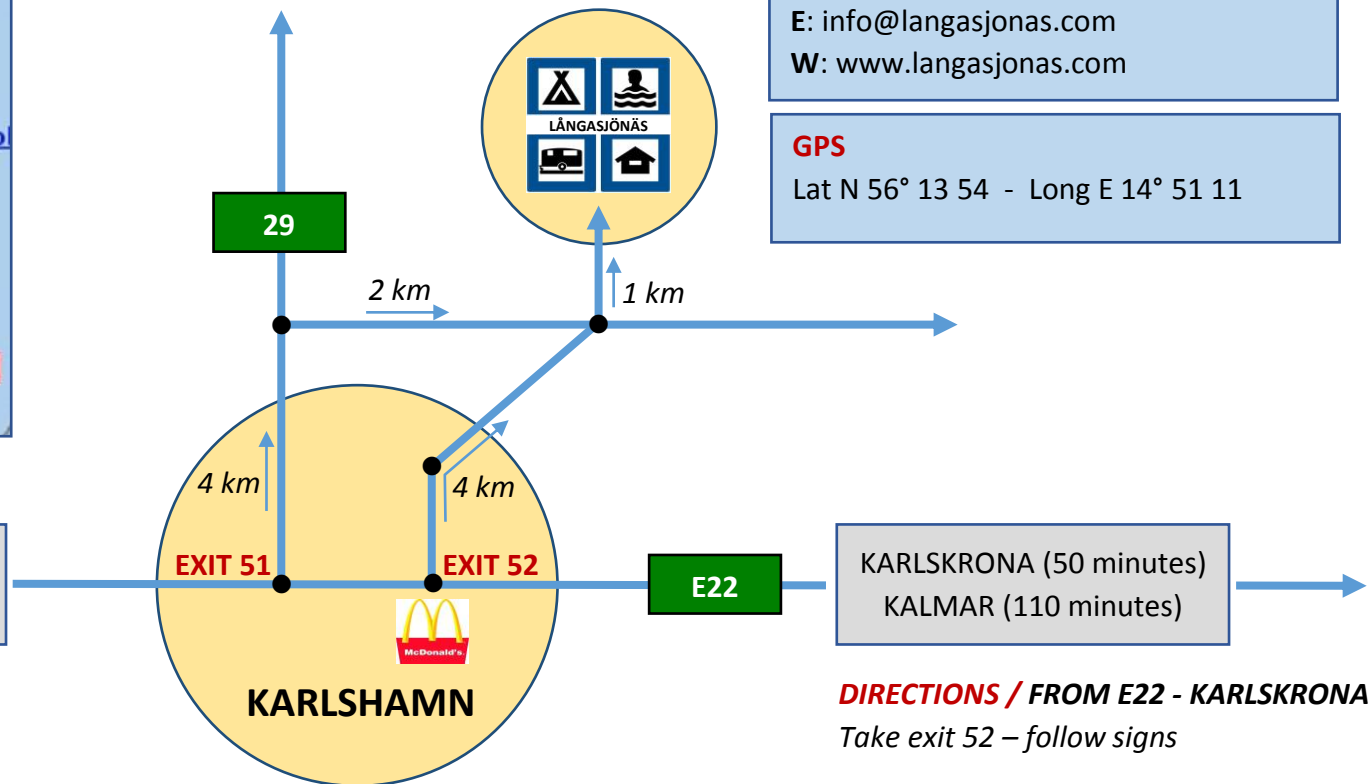

**DIRECTIONS / FROM TINGSRYD**

Take exit Asarum – follow signs

TINGSRYD (30 minuter)  
VÄXJÖ (70 minuter)

**CONTACT**

Långasjönäs Camping & Holiday Village  
Långasjönäsvägen 49  
37491 Asarum (Karlshamn)  
T: +46 (0)454 320691  
E: info@langasjonas.com  
W: www.langasjonas.com

**GPS**

Lat N 56° 13 54 - Long E 14° 51 11

KRISTIANSTAD (50 minutes)  
MALMÖ (110 minutes)

**DIRECTIONS / FROM E22 - MALMÖ**

Take exit 51 – take road 29 to Tingsryd –  
after 4 km go right – follow signs

**DIRECTIONS / FROM E22 - KARLSKRONA**

Take exit 52 – follow signs